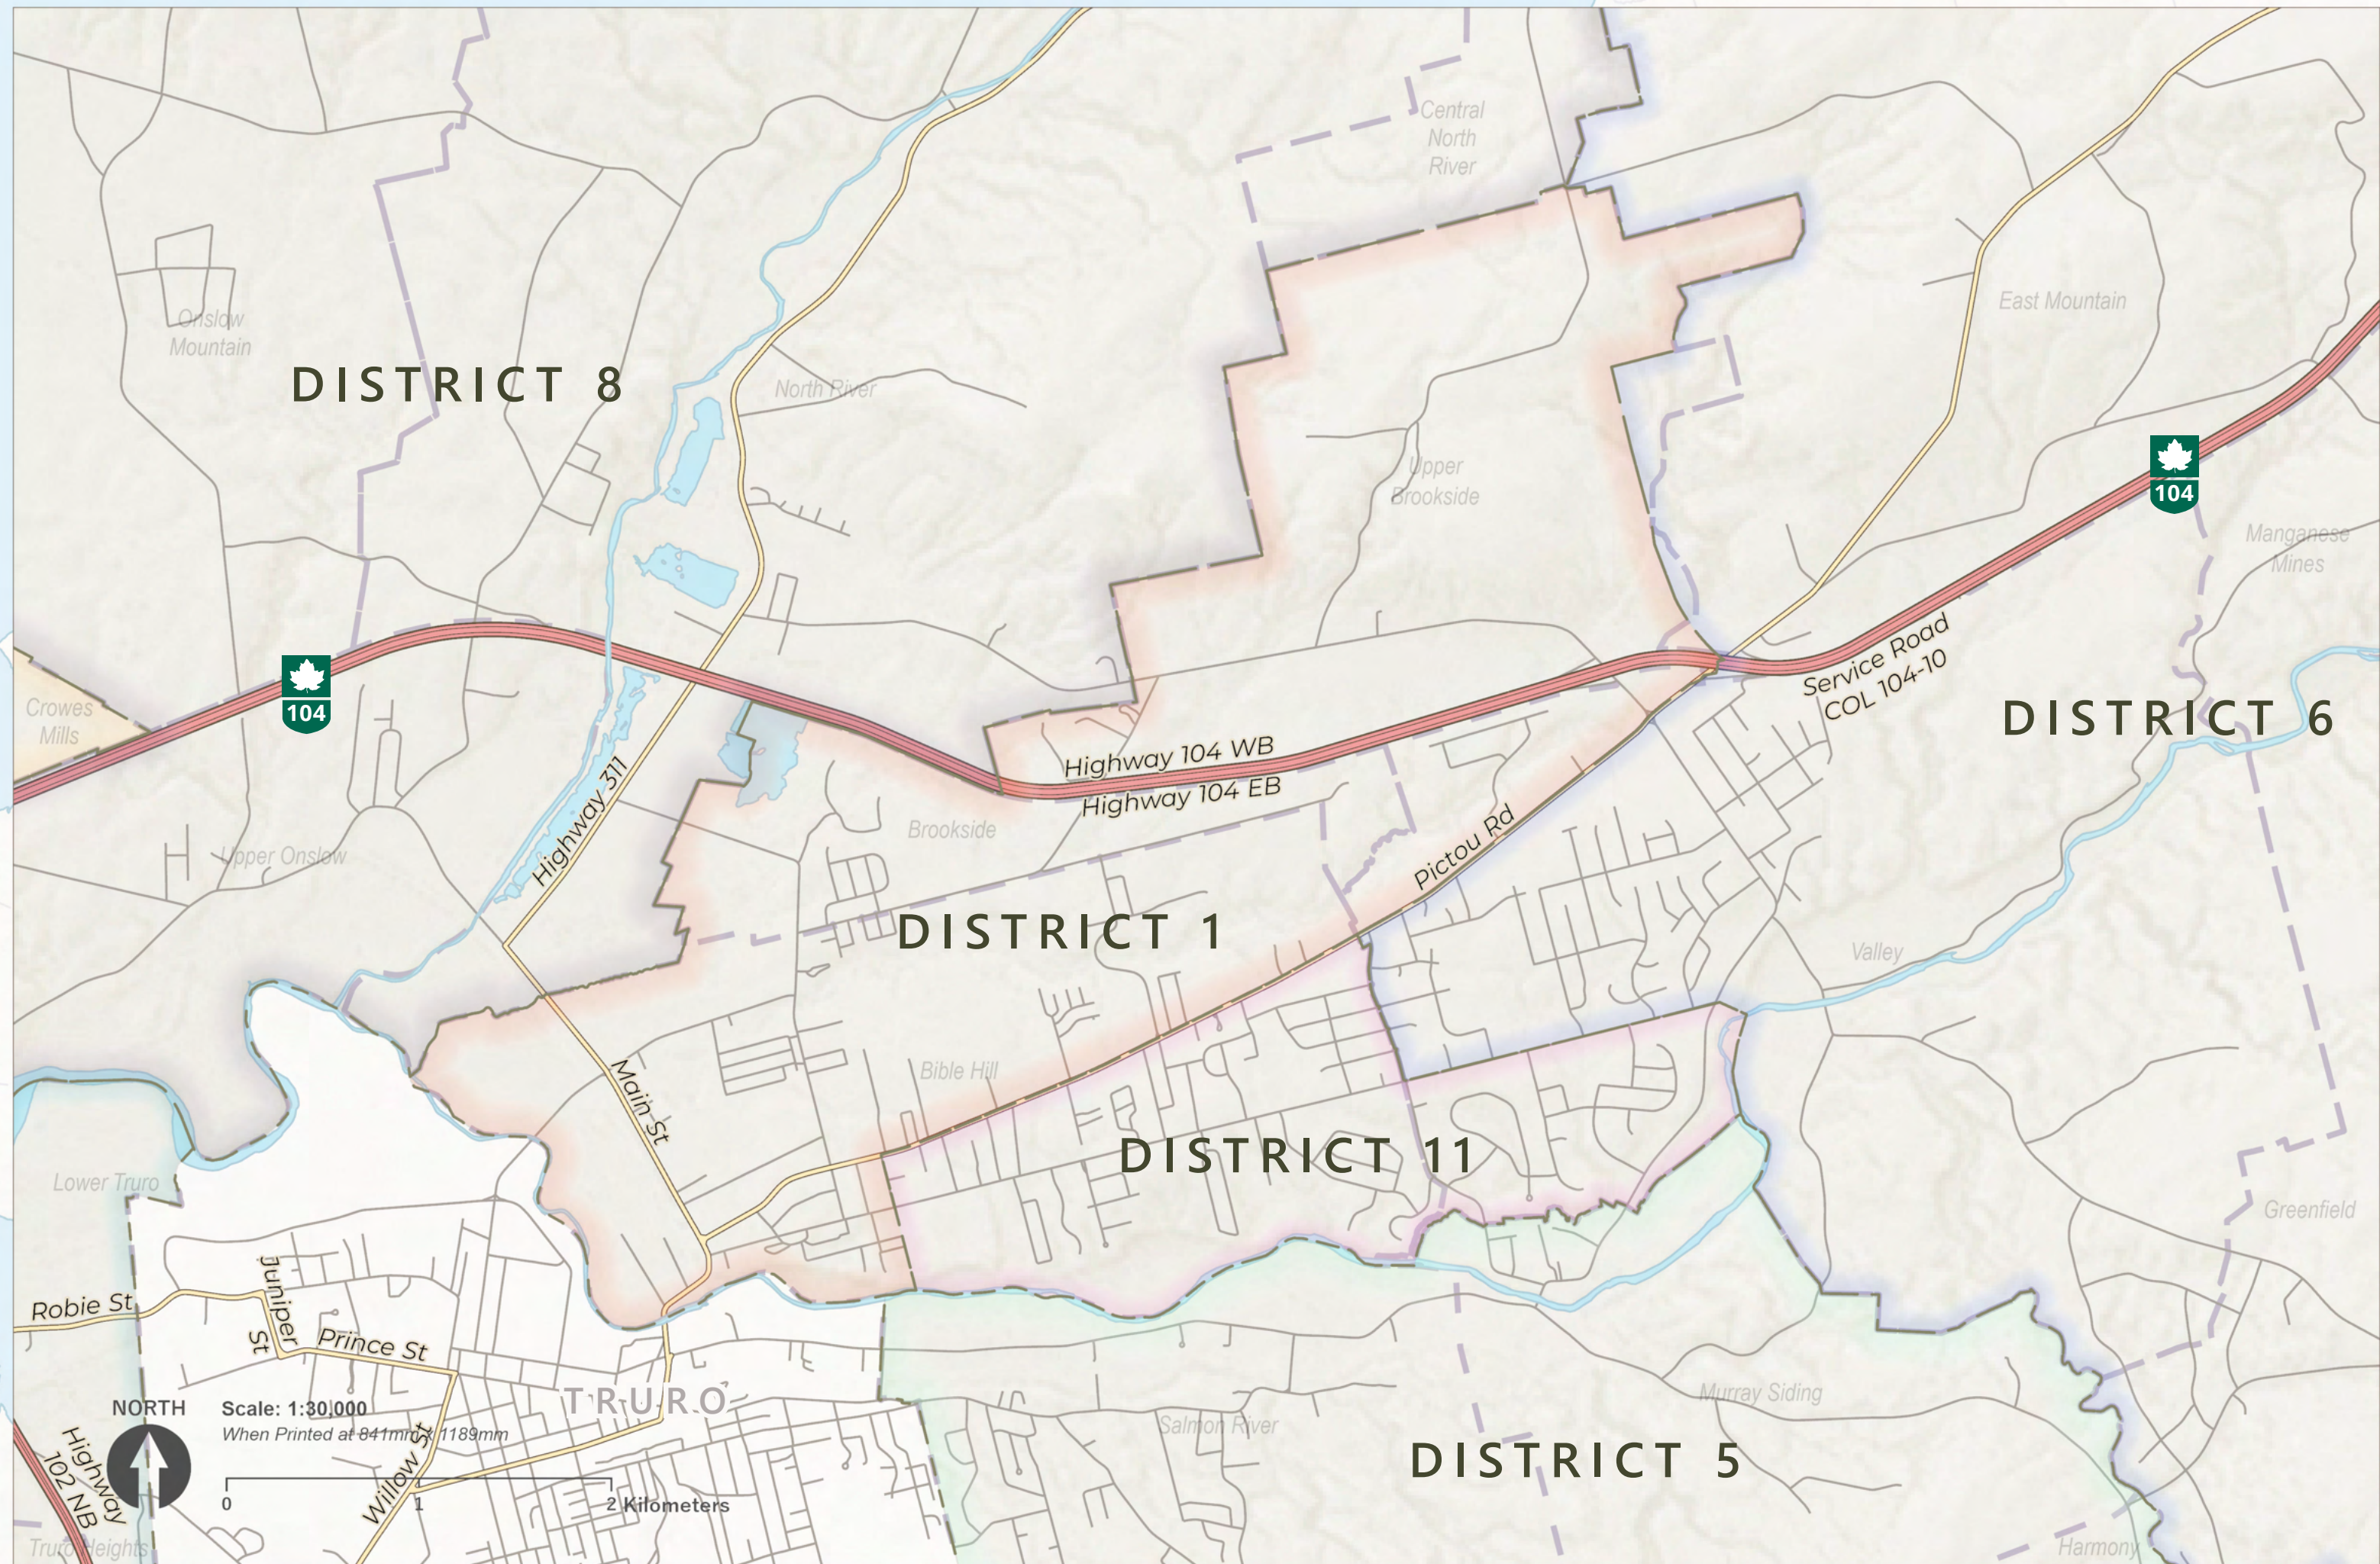

DISTRICT BOUNDARIES

With Community Boundaries
County of Colchester

January, 2024

Scale: 1:105,000
NORTH
Kilometers
0 2.5 5